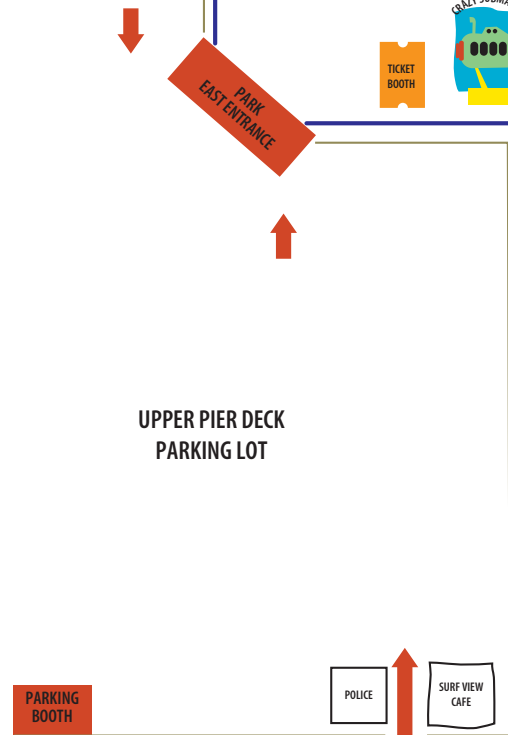

Pacific Park®

THE FAMILY AMUSEMENT PARK ON THE SANTA MONICA PIER

- PARK ENTRANCES
- SEASIDE PAVILION
- RIDES
- FOOD OUTLETS
- MIDWAY GAMES AND ATTRACTIONS
- RESTROOMS

OCEAN

PLAYLAND ARCADE

PIER BOARDWALK