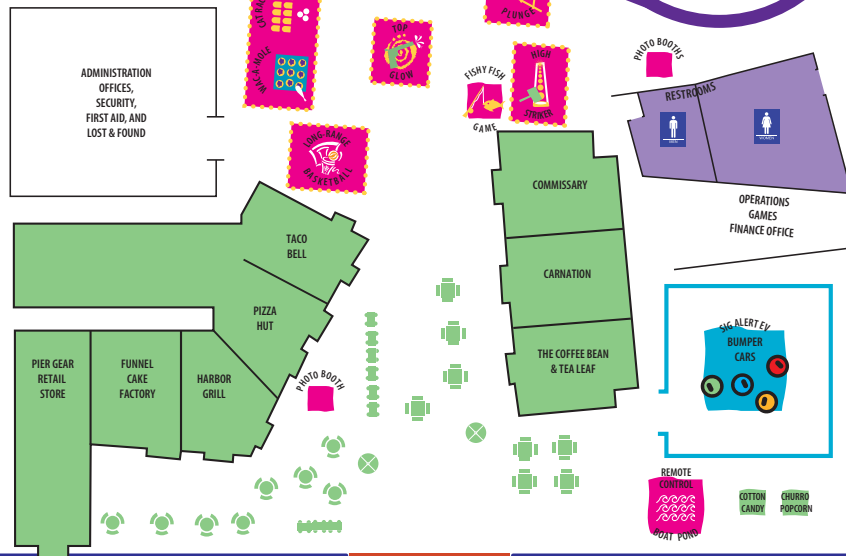

Pacific Park®

THE FAMILY AMUSEMENT PARK ON THE SANTA MONICA PIER

- PARK ENTRANCES
- SEASIDE PAVILION
- RIDES
- FOOD OUTLETS
- MIDWAY GAMES AND ATTRACTIONS
- RESTROOMS

OCEAN

PLAYLAND ARCADE

PIER BOARDWALK