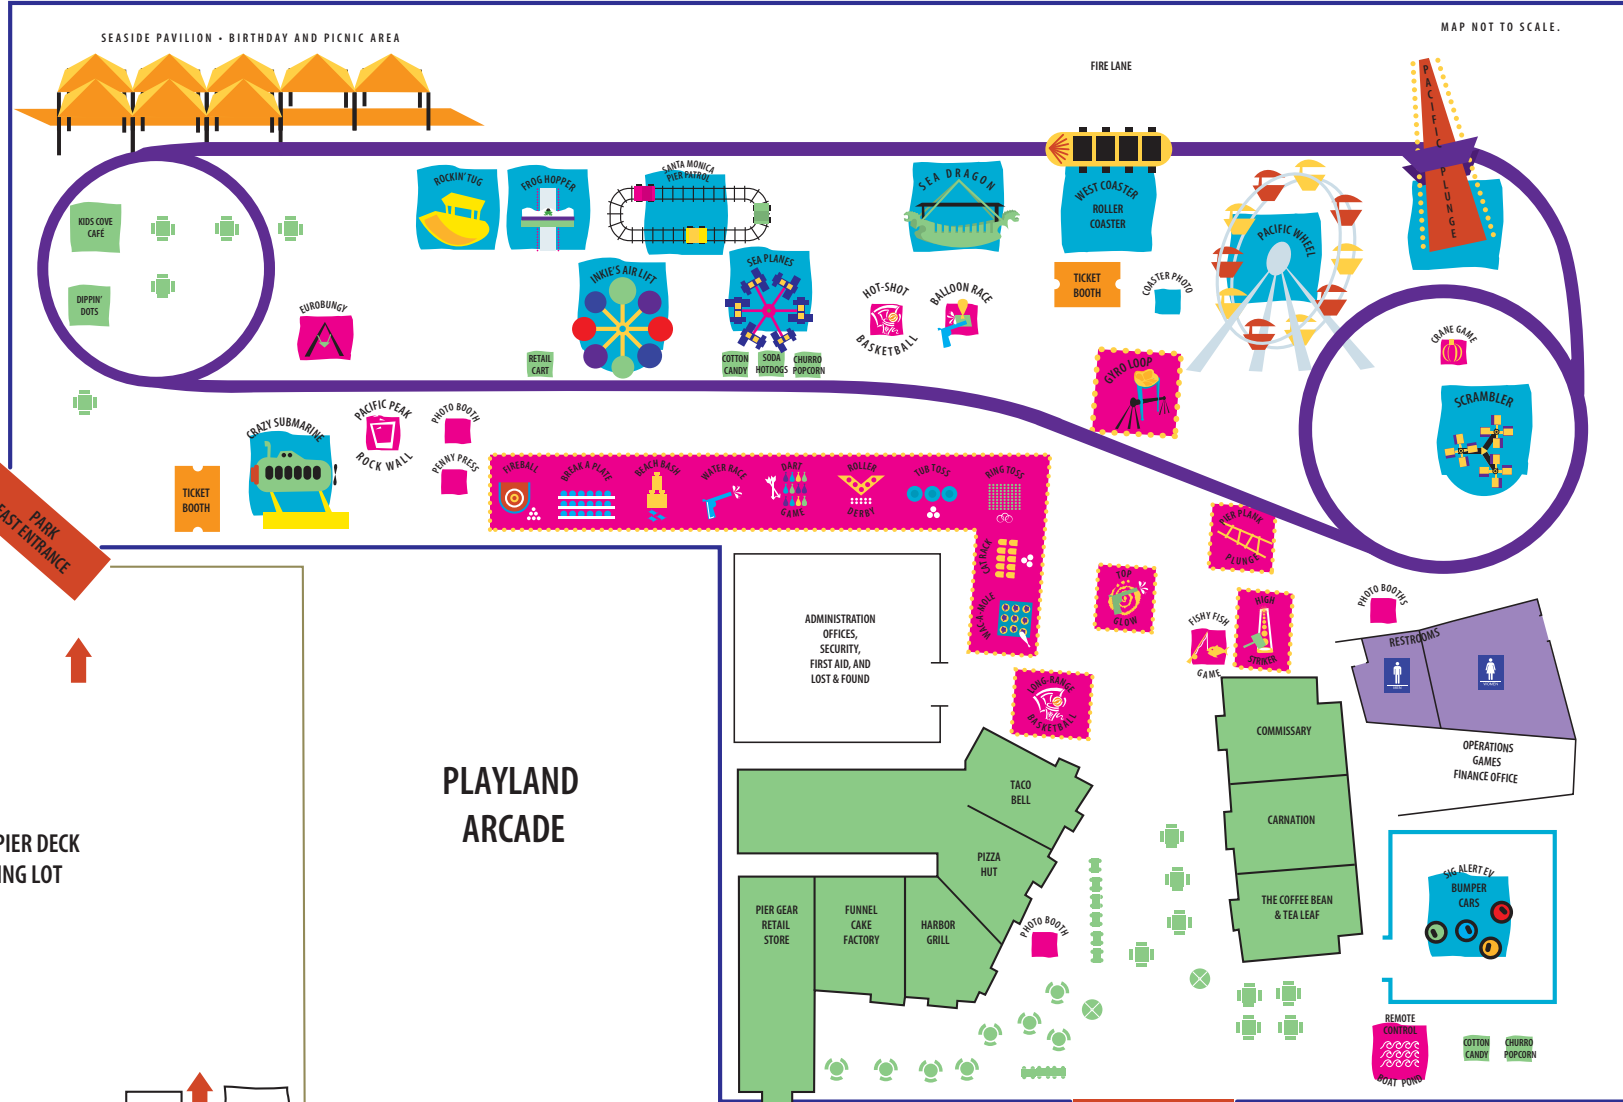

Pacific Park®

THE FAMILY AMUSEMENT PARK ON THE SANTA MONICA PIER

- PARK ENTRANCES
- SEASIDE PAVILION
- RIDES
- FOOD OUTLETS
- MIDWAY GAMES AND ATTRACTIONS
- RESTROOMS

OCEAN

PLAYLAND ARCADE

PIER BOARDWALK